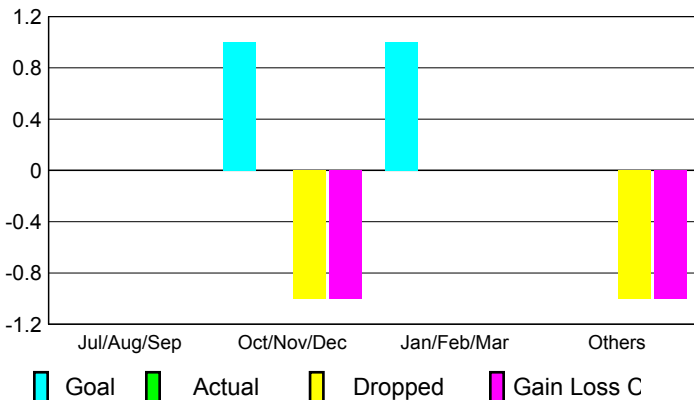

2009-2010 GMT Quarterly Report for District (or Undistricted) **District 107 K**

GMT: **JON BJARNI THORSTEINSSO**

Location: **FINLAND**

GMT CA: **4**

CLUBS

Club Results
2009-2010

Clubs
2008-2009

Month	New Club Goal	Actual New Clubs	Actual Dropped Clubs	Gain/Loss of Clubs	Gain/Loss of Clubs
Jul/Aug/Sep	0	0	0	0	0
Oct/Nov/Dec	1	0	-1	-1	0
Jan/Feb/Mar	1	0	0	0	0
Apr/May/June	0	0	-1	-1	0
Totals	2	0	-2	-2	0

Club Results 2009-2010

Goal, New, Dropped, Gain/Loss

Comparison of Club Gain/Loss

Current Year Compared to the Previous Year

YTD Status Quo Clubs 2009-2010

Status Quo Clubs Compared to Status Quo Members

MEMBERSHIP

Membership Results
2009-2010

Membership
2008-2009

Month	Net Memb Goal	Actual New Memb	Actual Dropped Memb	Gain/Loss of Memb	Gain/Loss of Memb
Jul/Aug/Sep	0	22	-19	3	-12
Oct/Nov/Dec	25	26	-30	-4	14
Jan/Feb/Mar	40	25	-13	12	12
Apr/May/June	-5	21	-37	-16	-3
Totals	60	94	-99	-5	11