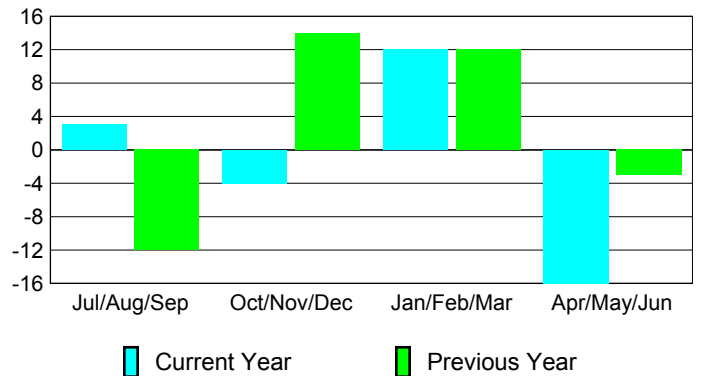

Membership Results
2009-2010

Membership
2008-2009

Month	Net Memb Goal	Actual New Memb	Actual Dropped Memb	Gain/Loss of Memb	Gain/Loss of Memb
Jul/Aug/Sep	0	22	-19	3	-12
Oct/Nov/Dec	25	26	-30	-4	14
Jan/Feb/Mar	40	25	-13	12	12
Apr/May/June	-5	21	-37	-16	-3
Totals	60	94	-99	-5	11

Membership Results 2009-2010

Goal, New, Dropped, Gain/Loss

Comparison of Membership Gain/Loss

Current Year Compared to the Previous Year

Gender Comparison 2009-2010

Jul/Aug/Sep

Oct/Nov/Dec

Jan/Feb/Mar

Apr/May/June

Male

Female