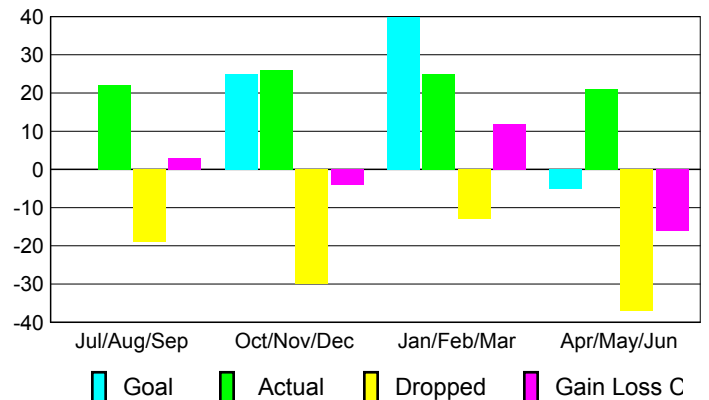

Membership Results 2009-2010

Goal, New, Dropped, Gain/Loss

Comparison of Membership Gain/Loss

Current Year Compared to the Previous Year